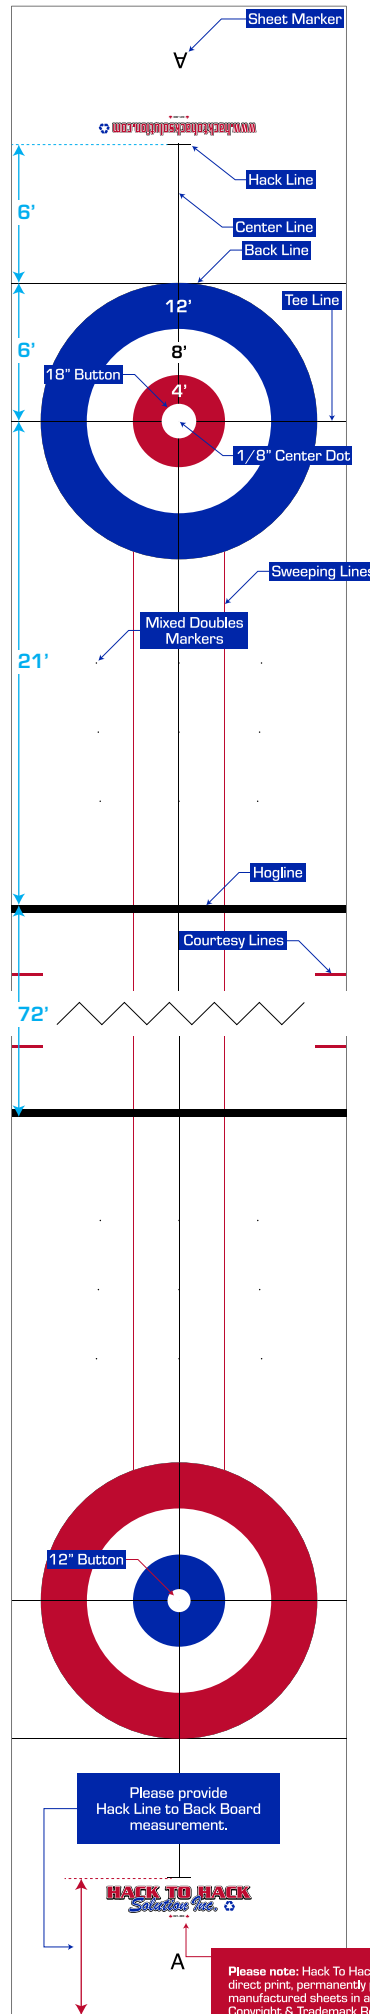

CLUB NAME: _____

RINK ADDRESS
_____

ICE INSTALL DATE: _____

CONTACT NAME: _____

Phone: _____ **Email:** _____

SHEET NUMBER(S): _____

For sheets with alternate sizing and branding please complete additional forms.

SHEET SIZE

Length ft. _____ **in.** _____ **Width ft.** _____ **in.** _____

Space from Hack Line to Back Board ft. _____ **in.** _____

SHEET OPTIONS Specify custom sizes or designs in notes section below.

Button Diameter   ☐ 12"   ☐ 18"   ☐ Custom

Rock Houses (Overlays)   ☐ 1' x 8'   ☐ 2' x 4'   ☐ Custom

Rock House Colours _____

Sweeping Lines   ☐ YES   ☐ NO

Mixed Doubles Markers   ☐ YES   ☐ NO *These are permanent.

Courtesy Lines   ☐ YES   ☐ NO

Junior House   ☐ YES   ☐ NO   ☐ Custom

COLOUR SCHEME

12 ft. _____ **4 ft.** _____

Alternating House Colours   ☐ YES   ☐ NO

LINE COLOURS

All lines are Black unless otherwise stated. Widths can be adjusted.

Hoglines _____ **Center Line** _____

Tee Line _____ **Back Line** _____

Hack Line _____ **Sweeping Lines** _____

Courtesy Lines _____
The Hogline is 4" thick.
The Center, Tee, Back, and Hack lines are 1/2" thick.
Sweeping lines are 1/4" thick. Courtesy lines are 1" thick.

LOGOS, TEXT, OR GRAPHICS:

SPECIAL INSTRUCTIONS:

TERMS AND CONDITIONS Freight arrangements (3rd party) to be set up by Club and Approved Shipping Documentation provided to Printer prior to release of sheets for shipping. All orders will include one colour proof and one revision. Order will not be put into production without a signed authorization from the purchaser and/or club representatives.

MODIFICATIONS

Minor modifications include adding Club Names/Wordmarks, custom motifs, names of Municipalities in Hoglines, and more.

OVERLAY SIZING CHART

These sizes listed are for visual reference. Size based on width. They can be a removable overlay or a permanent print. They can be positioned anywhere on the sheet.

48" x 36" LOGO PLACEMENT	48" x 36" LOGO PLACEMENT
60" x 54" LOGO PLACEMENT	60" x 54" LOGO PLACEMENT
72" x 36" LOGO PLACEMENT	72" x 36" LOGO PLACEMENT
120" x 36" LOGO PLACEMENT	
120" x 75" LOGO PLACEMENT	
96" x 96" LOGO PLACEMENT	
144" x 144" Custom House*	

*High quality photos, vector illustrations, and other house designs can be printed as a removable overlay, or directly on the sheet to be a permanent graphic. The overlays will be placed in a blank area where the house is located. There are no generic/standard houses printed on sheets with Custom House designs. All designs must include Center dots, Buttons, and clearly defined 12', 8', and 4' areas. Templates will be provided.

Please provide Hack Line to Back Board measurement.

www.hacktohacksolution.com

Please note: Hack To Hack logos are mandatory, direct print, permanently placed graphics on all manufactured sheets in accordance with Copyright & Trademark Registration.